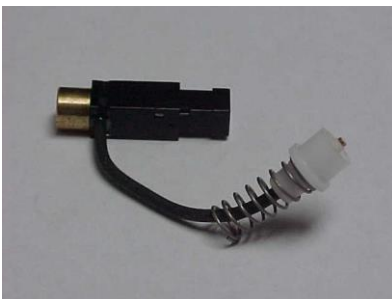

Express 134 Dehorner Spare Parts.

EXPRESS 134 COMPLETE

11115
5/8" Tip

11120
3/4" Tip

11125
1" Tip

11532
Gas Nozzle

445
High Power
Fuel Cartridge

16973
Assembled
Ignition line

16150
Ignition Line

16800
Burner Head Assembly