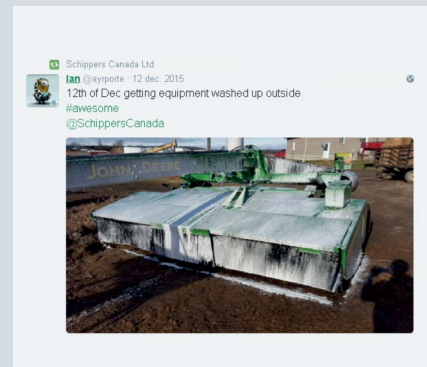

MS T&T (Car Truck Super) Cleaner is a very powerful and safe cleaning agent for the cleaning of any means of transport (e.g. cars, trucks, trailers, tractors) and lacquered surfaces (e.g. agricultural implements and milking robots).

- **Low concentration:** removes pollution perfectly at a dosage of 1%
- **Strong adhesion:** Pollution and road dust will be removed after one treatment, if this product is used correctly
- **Shiny effect:** If it's used on a regular basis, the surface will get back the original shine. Also very good for stainless steel
- **Safe to use:** absolutely safe for painted surfaces and ideally suited for aluminium trailers
- **Versatile:** suitable for cleaning many materials, floors and walls

Satisfied customers on Twitter

MS Schippers
Passion for Farming

Schippers Export BV
Rond Deel 12
5531, AH Bladel (NL)
T: 0031-(0)497-339774
F: 0031-(0)497-339779
export@msschippers.com
www.msschippers.com

Schippers UK Ltd
235 Old Marylebone Road
London, NW1 5QT
Tel: 01733-592022
Fax: 01733-370968
info@msschippers.co.uk
www.msschippers.co.uk

Schippers Canada Ltd
T: 1-866-995-7771
sales@schippers.ca
www.schippers.ca